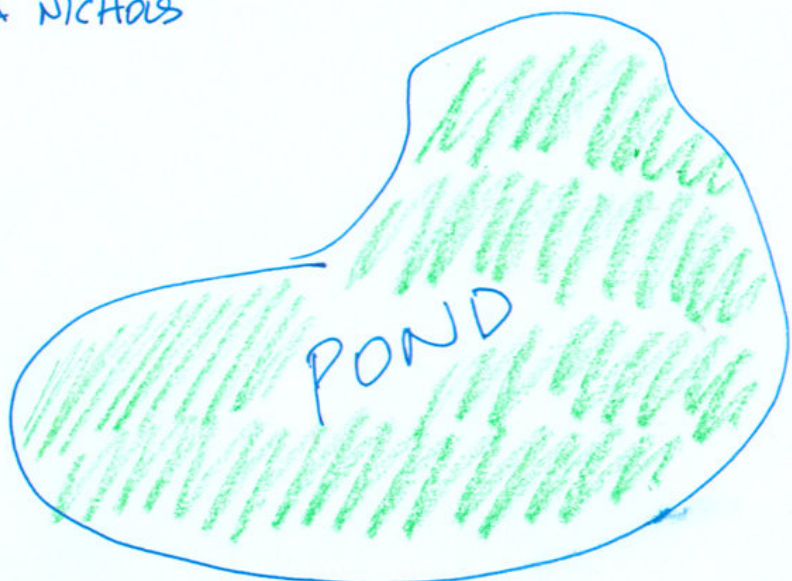

POINT WHITNEY
(as recalled by Janna's
unreliable memory)

WARNING: NOT TO SCALE!

SHELL FISH LAB

ROAD

REST ROOMS

3.5 sections 3.5 sections

GAP IN FENCE

KINK

NOTICE SIGN

PARKING LOT

ENTER WATER HERE

Beach sign

TO BOAT LAUNCH

PIER